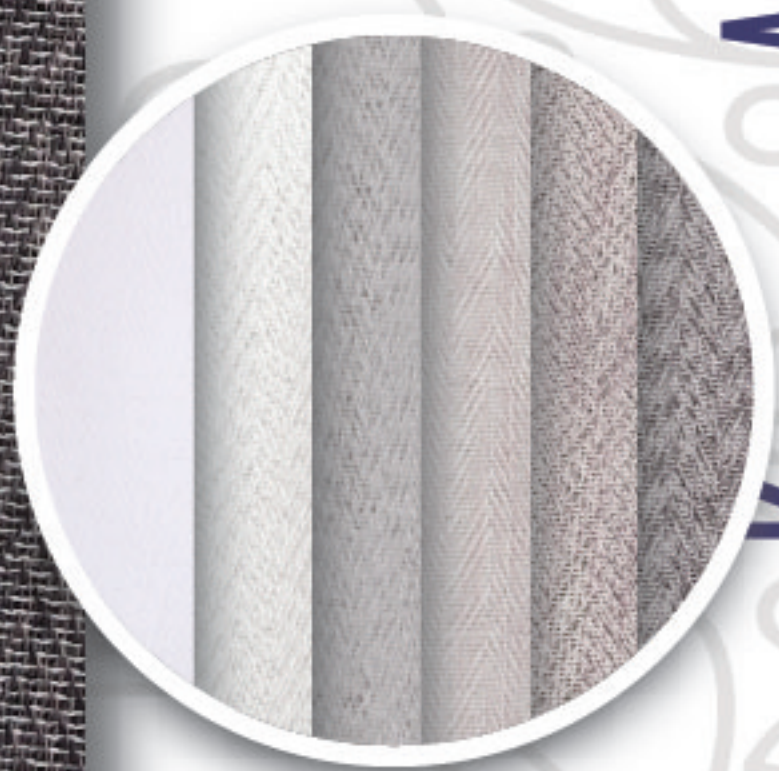

A
R
E
H

RIVALELLO

DESIGN: HERMES
COLOUR: 7
WIDHT: 290 CM
235 GR.MT.TÜL
%100PES

S
M
R
E
H

DESIGN: HOLA
COLOUR: 5
WIDHT: 300 CM
430 GR.MT.TÜL
%100PES

DESIGN: LOCKA

COLOUR: 7

WIDHT: 320 CM