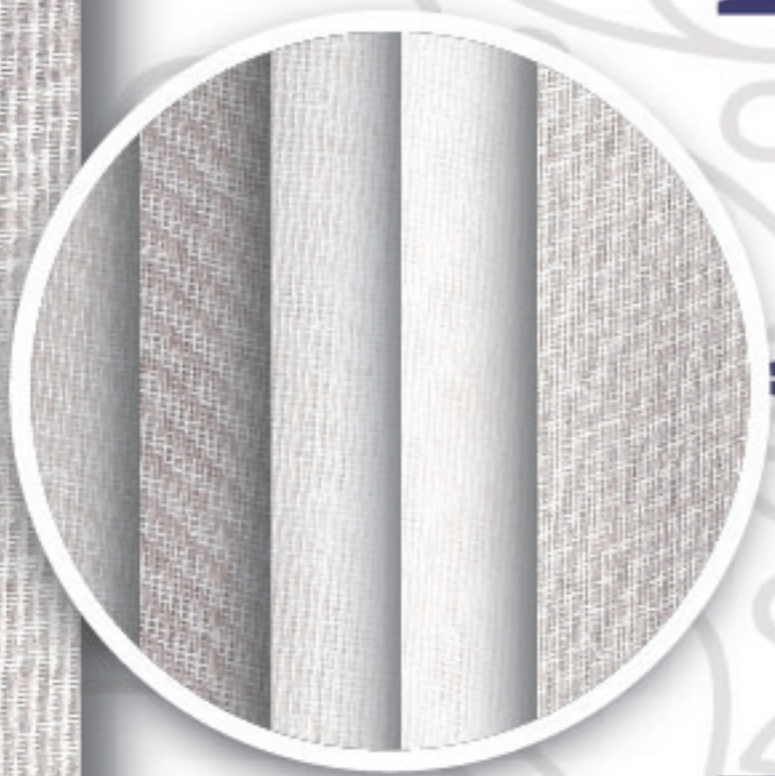

DESIGN: ARSLAN
COLOUR: 5
WIDTH: 310 CM
259.60-MT-TÜL
%75 PES %25 LINEN