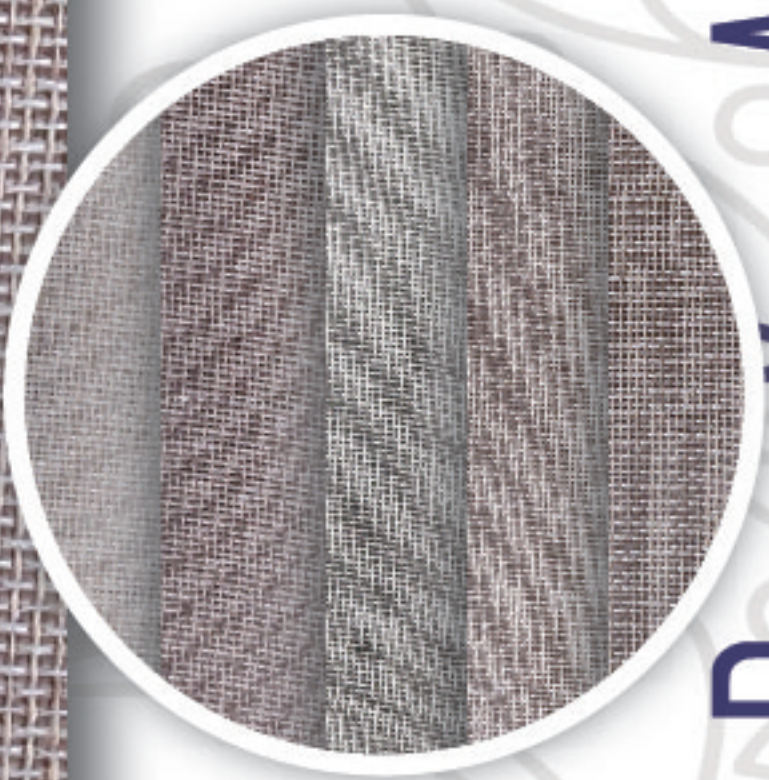

DESIGN: RIMEDYA
COLOUR: 7
WIDHT: 300 CM
315 GR.MT.TÜL
%100PES

RIMEDYA