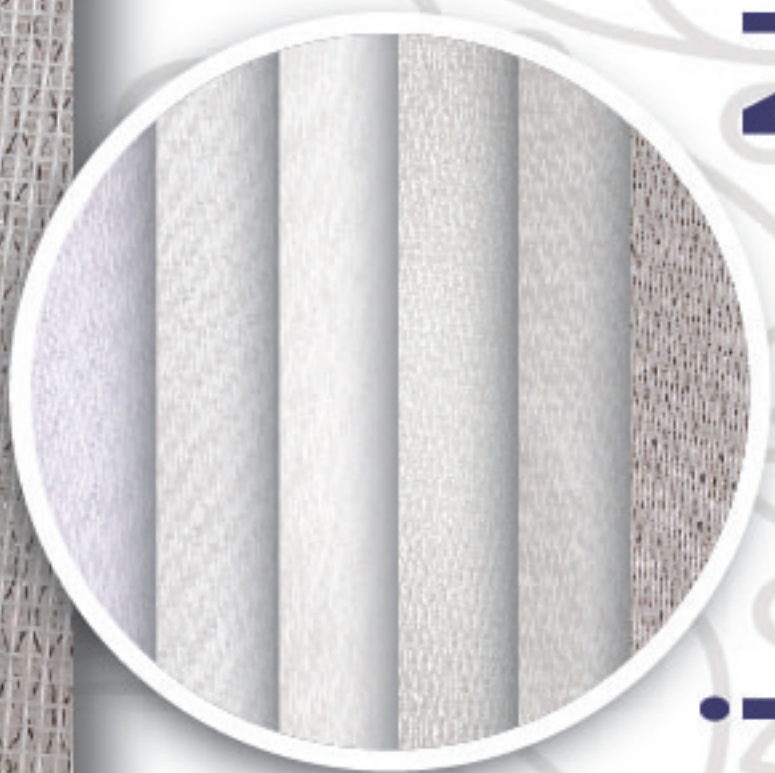

N

i

A

DESIGN: RAIN

COLOUR: 4

WIDHT: 300 CM

270 GR.MT.TÜL

%100PES

R