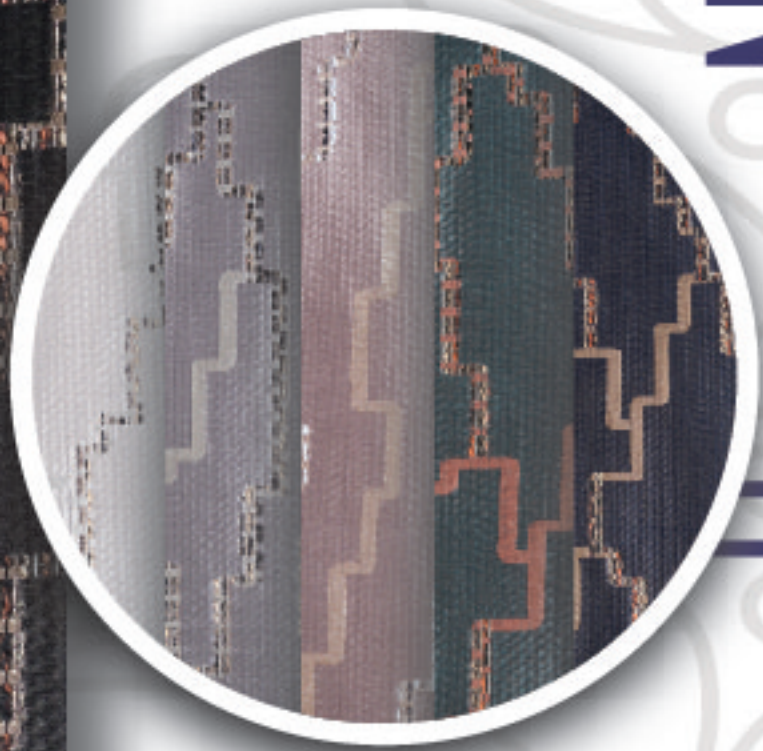

A
N
A
T
S
A

DESIGN: CHAL
COLOUR: 5
WIDHT: 315 CM

DESIGN: DALMACIA
COLOUR: 6
WIDHT: 315 CM

A
L
A
M
L
A
D

DESERTS

DESIGN: DESIERTO
COLOUR: 6
WIDHT: 315 CM

I
M
A
W
U
D

DESIGN: DUWAMI
COLOUR: 10
WIDHT: 310 CM